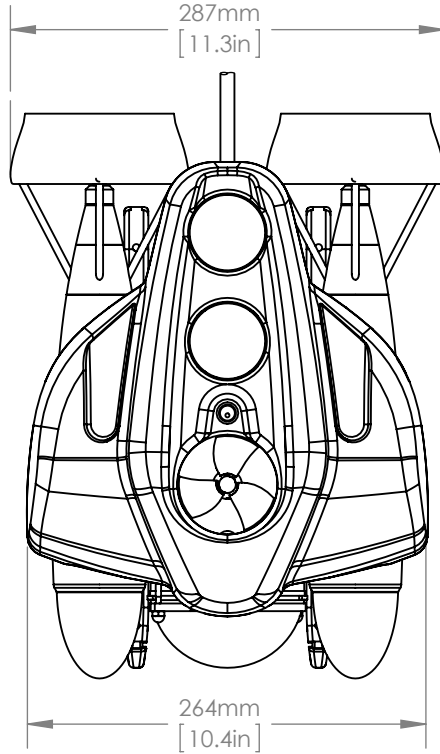

# VIDEORAY PRO4 ROV EXTERIOR DIMENSIONS

VIDEORAY, LLC.  
212 EAST HIGH STREET, POTTSTOWN, PA  
USATel: +1 610-458-3000 FAX: +1 610-458-3010

PRIMARY DIMENSIONS: MM  
(SECONDARY DIMS: INCHES)

APPROVED FOR PUBLIC  
RELEASE: No

SIZE: A	REV: -
SHEET 1 OF 1	
DRAWN: 5/10/13	
WEIGHT: -	
SCALE: 1:5	

THE INFORMATION CONTAINED IN THIS DRAWING IS SUPPLIED BY VIDEORAY, LLC FOR REFERENCE PURPOSES ONLY. EVERY EFFORT HAS BEEN MADE TO ENSURE THE ACCURACY OF THE INFORMATION SUPPLIED HEREIN. VIDEORAY CAN NOT BE HELD RESPONSIBLE FOR YOUR USE OF THIS INFORMATION. INFORMATION CONTAINED IN THIS DRAWING IS SUBJECT TO CHANGE WITHOUT NOTICE. FOR UPDATED OR ADDITIONAL INFORMATION, PLEASE CONTACT VIDEORAY, LLC DIRECTLY. ANY REPRODUCTION OF THIS DRAWING IN PART OR AS A WHOLE WITHOUT THE WRITTEN PERMISSION OF VIDEORAY, LLC IS PROHIBITED.