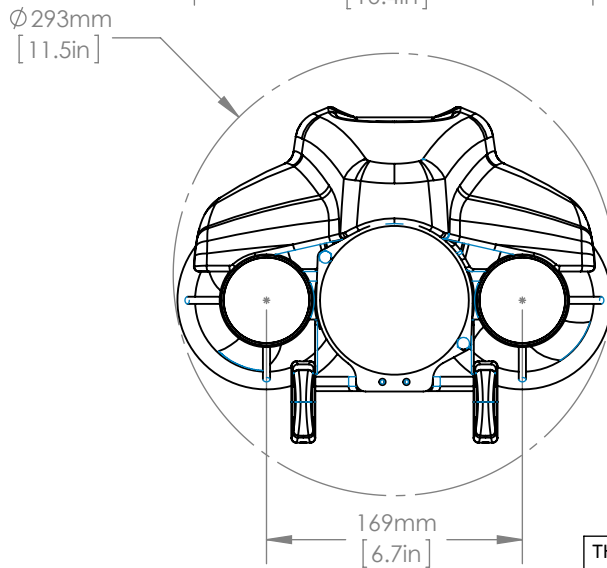

# VIDEORAY PRO4 ROV EXTERIOR DIMENSIONS

VIDEORAY, LLC.  
212 EAST HIGH STREET, POTTSTOWN, PA  
USATel: +1 610-458-3000 FAX: +1 610-458-3010

PRIMARY DIMENSIONS: MM  
(SECONDARY DIMS: INCHES)

APPROVED FOR PUBLIC  
RELEASE: No

SIZE: A	REV: -
SHEET 1 OF 1	
DRAWN: 5/10/13	
WEIGHT: -	
SCALE: 1:5	

THE INFORMATION CONTAINED IN THIS DRAWING IS SUPPLIED BY VIDEORAY, LLC FOR REFERENCE PURPOSES ONLY. EVERY EFFORT HAS BEEN MADE TO ENSURE THE ACCURACY OF THE INFORMATION SUPPLIED HEREIN. VIDEORAY CAN NOT BE HELD RESPONSIBLE FOR YOUR USE OF THIS INFORMATION. INFORMATION CONTAINED IN THIS DRAWING IS SUBJECT TO CHANGE WITHOUT NOTICE. FOR UPDATED OR ADDITIONAL INFORMATION, PLEASE CONTACT VIDEORAY, LLC DIRECTLY. ANY REPRODUCTION OF THIS DRAWING IN PART OR AS A WHOLE WITHOUT THE WRITTEN PERMISSION OF VIDEORAY, LLC IS PROHIBITED.