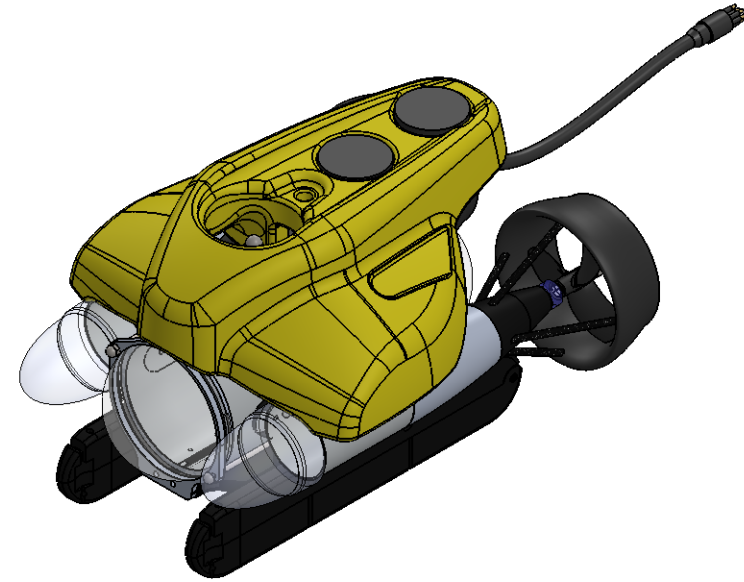

# VIDEORAY PRO4 ROV EXTERIOR DIMENSIONS

VIDEORAY, LLC.  
212 EAST HIGH STREET, POTTSTOWN, PA  
USATel: +1 610-458-3000 FAX: +1 610-458-3010

PRIMARY DIMENSIONS: MM  
(SECONDARY DIMS: INCHES)

APPROVED FOR PUBLIC  
RELEASE: No

SIZE: A	REV: -
SHEET 1 OF 1	
DRAWN: 5/10/13	
WEIGHT: -	
SCALE: 1:5	

THE INFORMATION CONTAINED IN THIS DRAWING IS SUPPLIED BY VIDEORAY, LLC FOR REFERENCE PURPOSES ONLY. EVERY EFFORT HAS BEEN MADE TO ENSURE THE ACCURACY OF THE INFORMATION SUPPLIED HEREIN. VIDEORAY CAN NOT BE HELD RESPONSIBLE FOR YOUR USE OF THIS INFORMATION. INFORMATION CONTAINED IN THIS DRAWING IS SUBJECT TO CHANGE WITHOUT NOTICE. FOR UPDATED OR ADDITIONAL INFORMATION, PLEASE CONTACT VIDEORAY, LLC DIRECTLY. ANY REPRODUCTION OF THIS DRAWING IN PART OR AS A WHOLE WITHOUT THE WRITTEN PERMISSION OF VIDEORAY, LLC IS PROHIBITED.