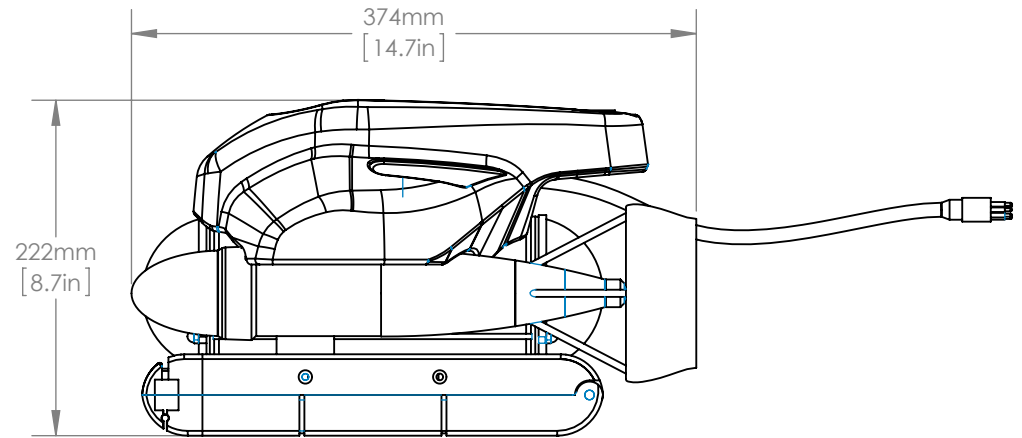

# VIDEORAY PRO4 ROV EXTERIOR DIMENSIONS

VIDEORAY, LLC.  
212 EAST HIGH STREET, POTTSTOWN, PA  
USATel: +1 610-458-3000 FAX: +1 610-458-3010

PRIMARY DIMENSIONS: MM  
(SECONDARY DIMS: INCHES)

APPROVED FOR PUBLIC  
RELEASE: No

SIZE: A	REV: -
SHEET 1 OF 1	
DRAWN: 5/10/13	
WEIGHT: -	
SCALE: 1:5	

THE INFORMATION CONTAINED IN THIS DRAWING IS SUPPLIED BY VIDEORAY, LLC FOR REFERENCE PURPOSES ONLY. EVERY EFFORT HAS BEEN MADE TO ENSURE THE ACCURACY OF THE INFORMATION SUPPLIED HEREIN. VIDEORAY CAN NOT BE HELD RESPONSIBLE FOR YOUR USE OF THIS INFORMATION. INFORMATION CONTAINED IN THIS DRAWING IS SUBJECT TO CHANGE WITHOUT NOTICE. FOR UPDATED OR ADDITIONAL INFORMATION, PLEASE CONTACT VIDEORAY, LLC DIRECTLY. ANY REPRODUCTION OF THIS DRAWING IN PART OR AS A WHOLE WITHOUT THE WRITTEN PERMISSION OF VIDEORAY, LLC IS PROHIBITED.