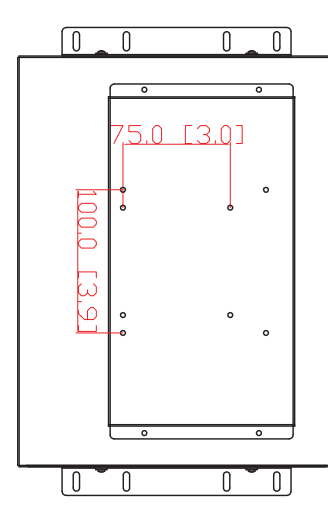

OFU121ERU(S)A

12.1" HIGH BRIGHT OPEN FRAME MONITOR

- ❖ 4:3 Aspect, XGA 1024 x 768 Resolution
- ❖ 245.76 x 184.32[mm], 9.7 x 7.3 [inch] display area
- ❖ Sunlight Readable 1000 nits Brightness
- ❖ Ultra Wide Viewing Angle: 160°(H)/160°(V)
- ❖ VGA, DVI, HDMI, Composite, Speakers Input options
- ❖ 12VDC, 24VDC power options
- ❖ Rugged Metal enclosure
- ❖ Long shelf life
- ❖ Perfect for kiosk, equipment and instrument drop-in designs
- ❖ Compliant with RoHS, UL, CE, FCC, TUV

Model	OFU121ERU(S)A
Panel Type	12.1" TFT Active Matrix Panel
Max. Resolution	1024 x 768 XGA
Pixel Pitch	0.24 (H) x 0.24 (V) [mm]
Contrast Ratio	700:1
Brightness	1000 cd/m ²
Display Area	245.76 x 184.32 [mm] 9.7 x 7.3 [inch]
Response Time	35 ms (Typ.)
Display Colors	262K
Viewing Angle	160°(H)/160°(V)
Signal Connector	VGA, DVI-D
OSD Control	Power Switch, Menu, Select (+, -), Auto
Operation Temperature*	-30° ~ 85° C
Storage Temperature*	-30° ~ 85° C
Power Consumption	30 W
Power Supply	External Power Adapter
Safety & EMI	CE, FCC, TUV-GS, UL Compliant
LCD Protection	Glass or Polycarbonate (options)
Mounting	Flexible Mounting Brackets VESA Mounting (75/100 mm)
Dimension	327 x 222 x 48 [mm] (with R/L tabs) 12.9 x 8.7 x 1.9 [inch]
Weight	3.50 lbs; 1.58 Kgs

More models with different video and power inputs are available upon request.

REVISIONS			
ZONE	REV.	DATE	APPROVED

UNLESS OTHERWISE SPECIFIED			
DIMENSIONS ARE IN MILLIMETER	DRAWN	NAME	DATE
FRACTIONS	CHECKED	YY	9/24/2014
ANGULAR MATCH	BEND #		
TWO PLACE DECIMAL	ENG APPR		
THREE PLACE DECIMAL	MFG APPR		
INTERPRET GEOMETRIC	QA		
INTERPRETING TERN	COMMENTS		
MATERIAL			
FINISH			