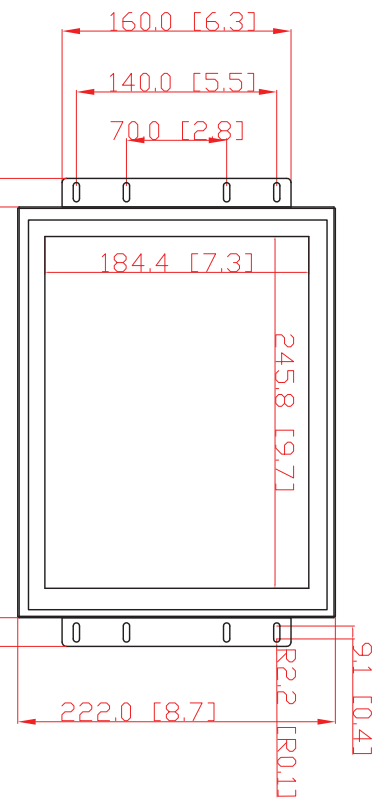

OFU121ERU(S)A

12.1" HIGH BRIGHT OPEN FRAME MONITOR

- ❖ 4:3 Aspect, XGA 1024 x 768 Resolution
- ❖ 245.76 x 184.32[mm], 9.7 x 7.3 [inch] display area
- ❖ Sunlight Readable 1000 nits Brightness
- ❖ Ultra Wide Viewing Angle: 160°(H)/160°(V)
- ❖ VGA, DVI, HDMI, Composite, Speakers Input options
- ❖ 12VDC, 24VDC power options
- ❖ Rugged Metal enclosure
- ❖ Long shelf life
- ❖ Perfect for kiosk, equipment and instrument drop-in designs
- ❖ Compliant with RoHS, UL, CE, FCC, TUV

Model	OFU121ERU(S)A
Panel Type	12.1" TFT Active Matrix Panel
Max. Resolution	1024 x 768 XGA
Pixel Pitch	0.24 (H) x 0.24 (V) [mm]
Contrast Ratio	700:1
Brightness	1000 cd/m ²
Display Area	245.76 x 184.32 [mm] 9.7 x 7.3 [inch]
Response Time	35 ms (Typ.)
Display Colors	262K
Viewing Angle	160°(H)/160°(V)
Signal Connector	VGA, DVI-D
OSD Control	Power Switch, Menu, Select (+, -), Auto
Operation Temperature*	-30° ~ 85° C
Storage Temperature*	-30° ~ 85° C
Power Consumption	30 W
Power Supply	External Power Adapter
Safety & EMI	CE, FCC, TUV-GS, UL Compliant
LCD Protection	Glass or Polycarbonate (options)
Mounting	Flexible Mounting Brackets VESA Mounting (75/100 mm)
Dimension	327 x 222 x 48 [mm] (with R/L tabs) 12.9 x 8.7 x 1.9 [inch]
Weight	3.50 lbs; 1.58 Kgs

More models with different video and power inputs are available upon request.

REVISIONS			
ZONE	REV.	DATE	APPROVED

UNLESS OTHERWISE SPECIFIED			
DIMENSIONS ARE IN MILLIMETER	DRAWN	NAME	DATE
FRACTIONS	CHECKED	YY	9/24/2014
ANGULAR MATCH	BEND #		
TWO PLACE DECIMAL	ENG APPR		
THREE PLACE DECIMAL	MFG APPR		
INTERPRET GEOMETRIC	QA		
INTERPRETING TERN	COMMENTS		
MATERIAL			
FINISH			

AccuView, Inc.
OFU121 Drawing

SCALE: 1:1 WEIGHT: SHEET 1 OF 1

8 7 6 5 4 3 2 1

A B C D