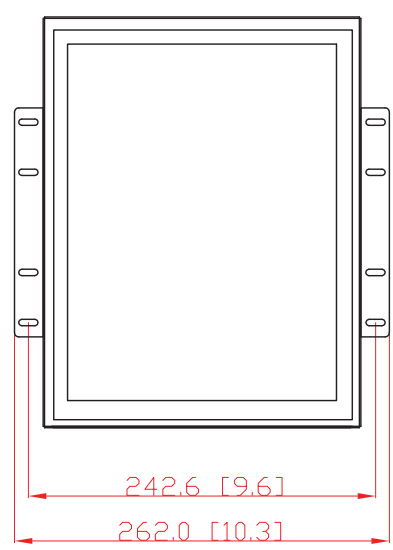

REVISIONS			
ZONE	REV.	DATE	APPROVED

UNLESS OTHERWISE SPECIFIED			
DIMENSIONS ARE IN MILLIMETER	DRAWN	NAME	DATE
FRACTIONS	CHECKED	YY	9/24/2014
ANGULAR MATCH	BEND #		
TWO PLACE DECIMAL	ENG APPR		
THREE PLACE DECIMAL	MFG APPR		
INTERPRET GEOMETRIC	QA		
INTERPRETING TERN	COMMENTS		
MATERIAL			
FINISH			

AccuView, Inc.
OFU121 Drawing

SCALE: 1:1 WEIGHT: SHEET 1 OF 1

8 7 6 5 4 3 2 1

A B C D